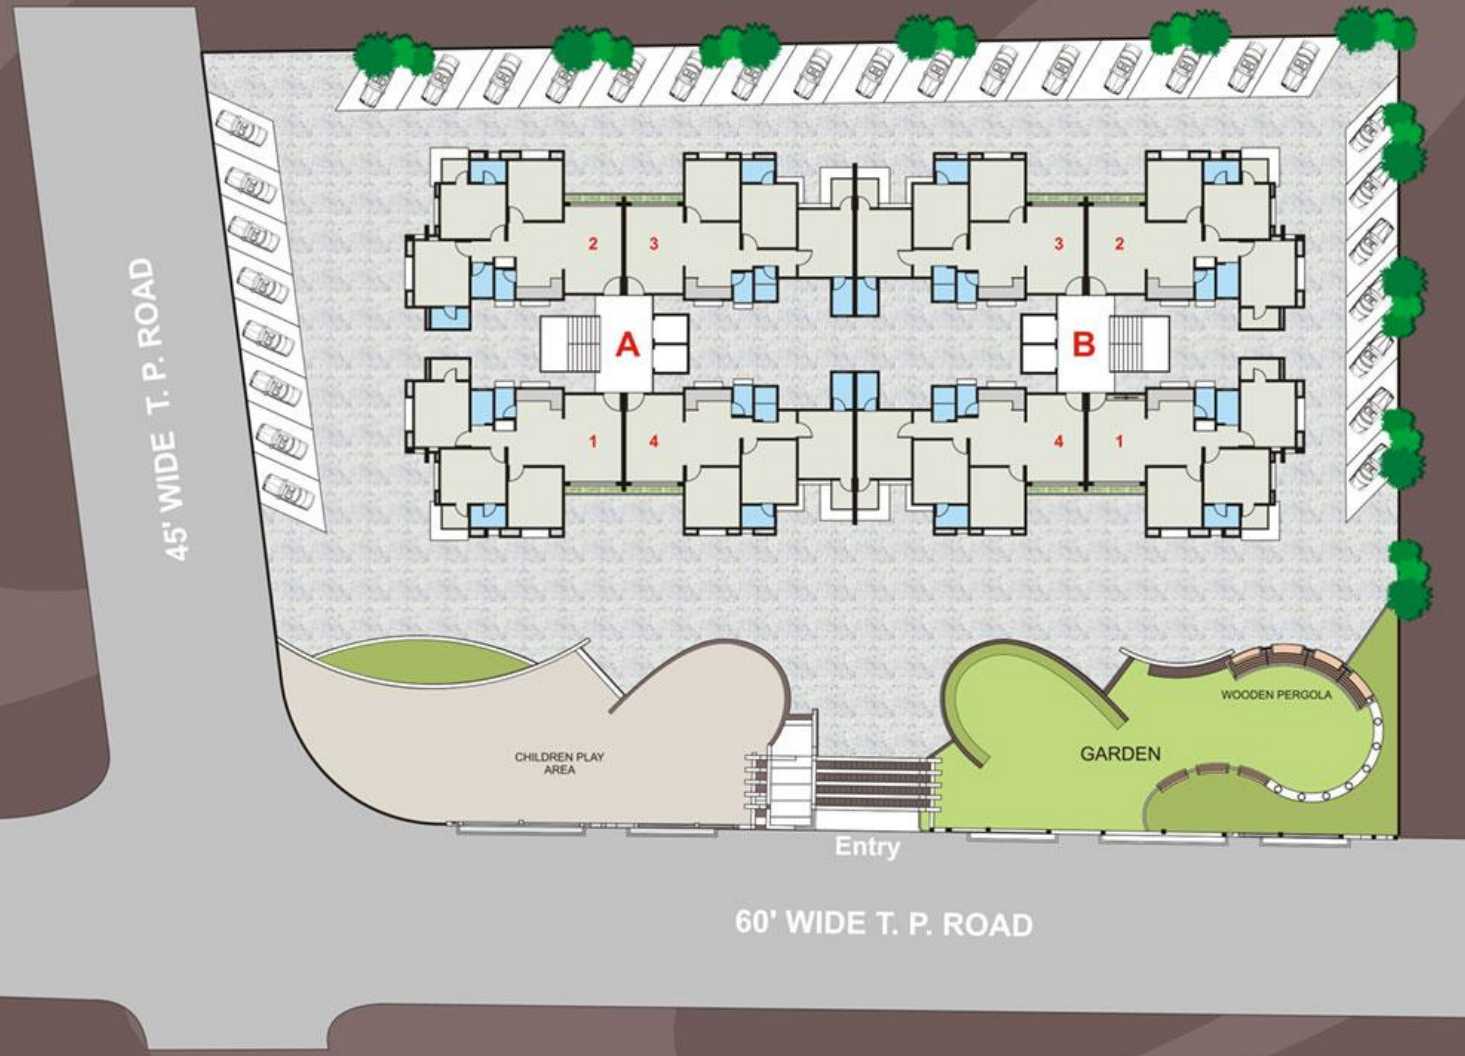

LAY OUT PLAN

45' WIDE T.P. ROAD

CHILDREN PLAY AREA

Entry

GARDEN

WOODEN PERGOLA

60' WIDE T.P. ROAD